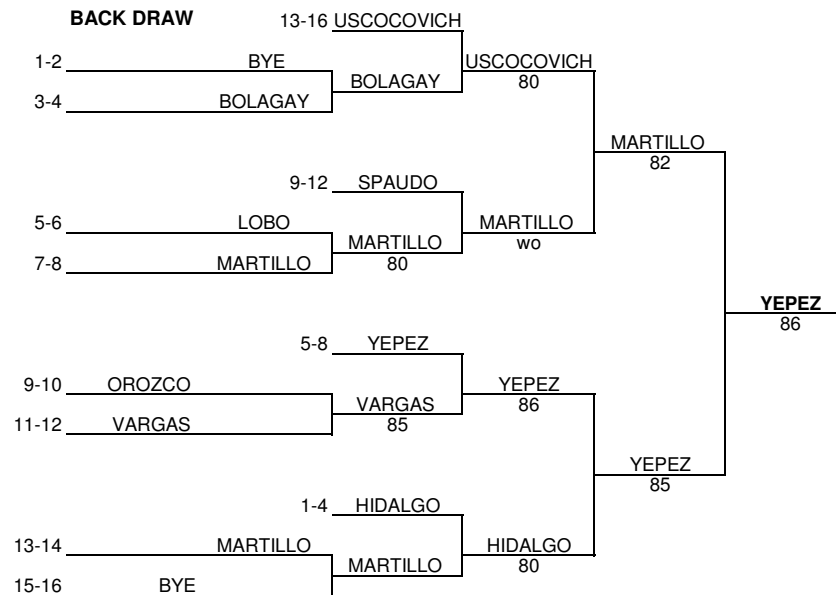

3° Etapa 12 años 2008

Circuito Ecuajunior

GIRLS SINGLES

MAIN DRAW (16)

Fecha	Ciudad	Categoría	Tourn. ID	Supervisor Ecuajunior
10 - 13 JULIO 08	Guayaquil	12	II Ecuajunior	Juan P GomeZ 085763562

St.	Rank	Seed	Family Name	First name	Nationality	2nd Round	Semifinals	Final	Winner
1	1	1	TREYES	JOSELYN					
2			BYE						
3			HIDALGO	CRISTINA	GTCC				
4			BOLAGAY	ROMINA	MIRA	HIDALGO 61 63			
5	6	4	VALVERDE	DIANA	AGUE				
6			LOBO	NICOLE	GTCC	VALVERDE 60 60			
7	7		YEPEZ	M. CAROLINA					
8	8		MARTILLO	ANIARIANA	MIRA	YEPEZ WO			
9			OROZCO	ARIANA	CHIM				
10	11		SPAUDO	LUCCIANA	MIRA	SPAUDO 75 61			
11			VARGAS	ALEJANDRA	MIRA				
12	4	3	PLAZA	GABRIELA	GTCC	PLAZA 63 62			
13			USCOCOVIC	LUISA	CN				
14	10		MARTILLO	ARLIN	MIRA	USCOCOVIC WO			
15			BYE						
16	2	2	PINOARGOTE	AMELIA	GTCA				

...ite ayudamos a lograrlo!

Acc. Ranking	#	Seeded players	#	Lucky Losers	Replacing	Draw date/time:
Rkg Date	1	TREYES	1			Last Accepted player
Top DA	2	PINOARGOTE	2			Player representatives
Last DA	3	PLAZA	3			
	4	VALVERDE	4			
			5			
Seed ranking			6			ITF Referee's signature
Rkg Date			7			Juan P GomeZ 085763562
Top seed			8			
Last seed						